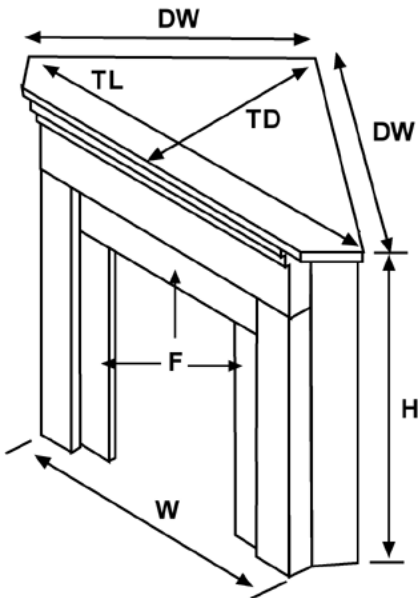

Cabinet Dimensions

FLUSH Cabinet Outside Dimensions			
Size A	Width	W	54"
	Depth (w/ mouldings)	D	19"
	Height	H	48"
	Top length	TL	55"
	Top depth	TD	21"
	*From floor to bottom of shelf		47"
Size B	Width	W	60"
	Depth	D	21"
	Height	H	52"
	Top length	TL	62"
	Top depth	TD	24"
	*From floor to bottom of shelf		51"
Size C	Custom		
Filler pieces that adjust to fit		F	

CORNER Cabinet Outside Dimensions			
Size A	Width	W	49"
	Depth Wall	DW	46"
	Height	H	48"
	Top length	TL	65"
	Top depth	TD	38"
	*From floor to bottom of shelf		47"
Size B	Width	W	55"
	Depth Wall	DW	50 1/2"
	Height	H	52"
	Top length	TL	71 1/2"
	Top depth	TD	41"
	*From floor to bottom of shelf		51"
Size C	Custom		
Filler pieces that adjust to fit		F	

Cabinet Inside Opening Dimensions	
Size A	38W x 36H x 17D standard
Size B	44W x 40H x 20D standard
Size C	Custom

* Purchaser and Installer are responsible for firebox manufacturers' clearances to combustibles.