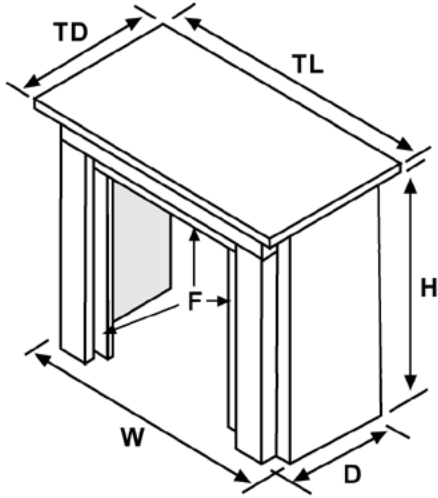

Cabinet Dimensions

FLUSH Cabinet Outside Dimensions			
Size A	Width	W	54"
	Depth (w/ mouldings)	D	19"
	Height	H	48"
	Top length	TL	55"
	Top depth	TD	21"
	*From floor to bottom of shelf		47"
Size B	Width	W	60"
	Depth	D	21"
	Height	H	52"
	Top length	TL	62"
	Top depth	TD	24"
	*From floor to bottom of shelf		51"
Size C	Custom		
Filler pieces that adjust to fit		F	

CORNER Cabinet Outside Dimensions			
Size A	Width	W	49"
	Depth Wall	DW	46"
	Height	H	48"
	Top length	TL	65"
	Top depth	TD	38"
	*From floor to bottom of shelf		47"
Size B	Width	W	55"
	Depth Wall	DW	50 1/2"
	Height	H	52"
	Top length	TL	71 1/2"
	Top depth	TD	41"
	*From floor to bottom of shelf		51"
Size C	Custom		
Filler pieces that adjust to fit		F	

Cabinet Inside Opening Dimensions	
Size A	38W x 36H x 17D standard
Size B	44W x 40H x 20D standard
Size C	Custom

* Purchaser and Installer are responsible for firebox manufacturers' clearances to combustibles.